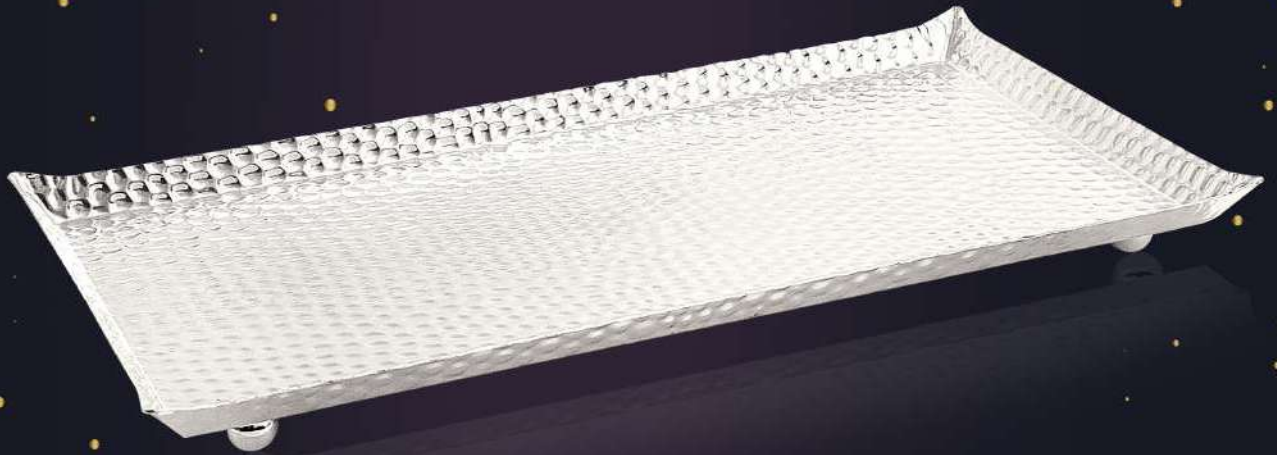

TIAZ™
W O R L D

EKN - 1374

SIZE - 38×20×3 cm

Rectangle Tray with Ball Legs

Price - 1,700/-