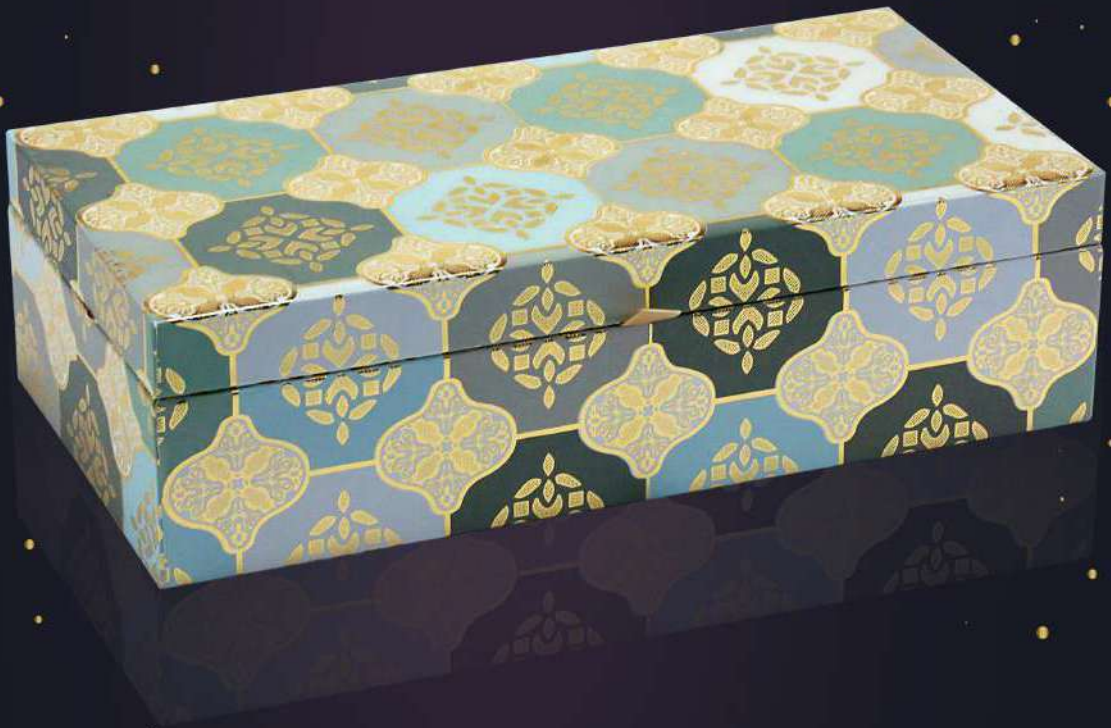

TIAZ^{TM}
W O R L D

EKN - 1569

Design Printed Top Lacquered

Price - 1,850/-