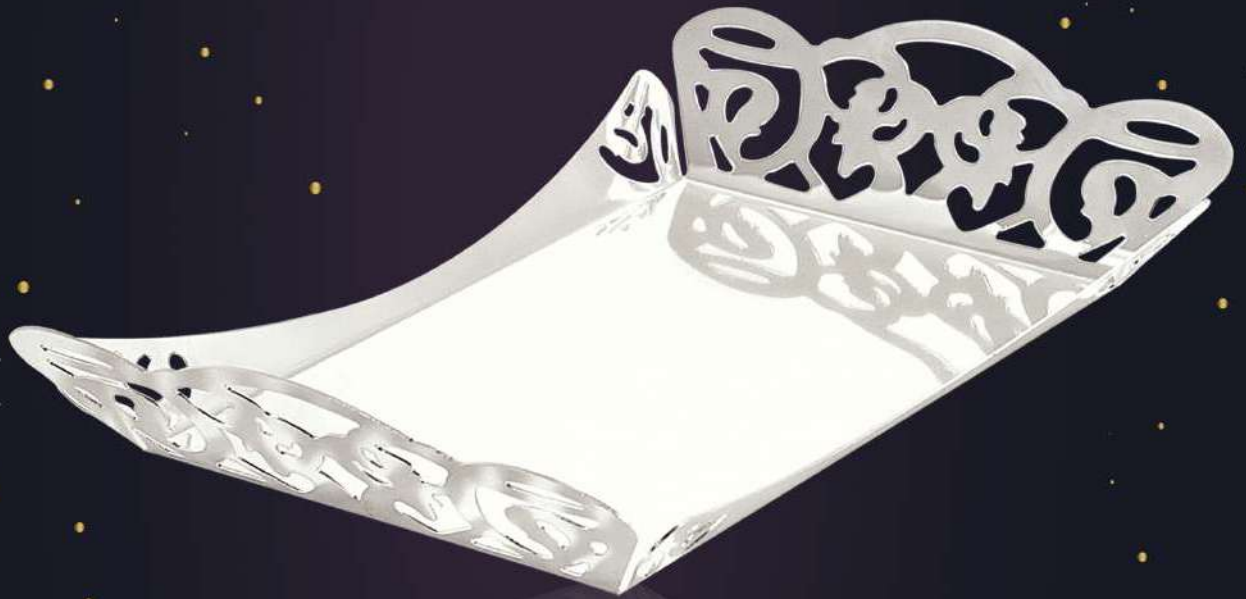

TIAZ^{TM}
W O R L D

EKN - 1362

SIZE - 35×21×5.4 cm

Cut Work Tray

Price - 2,000/-