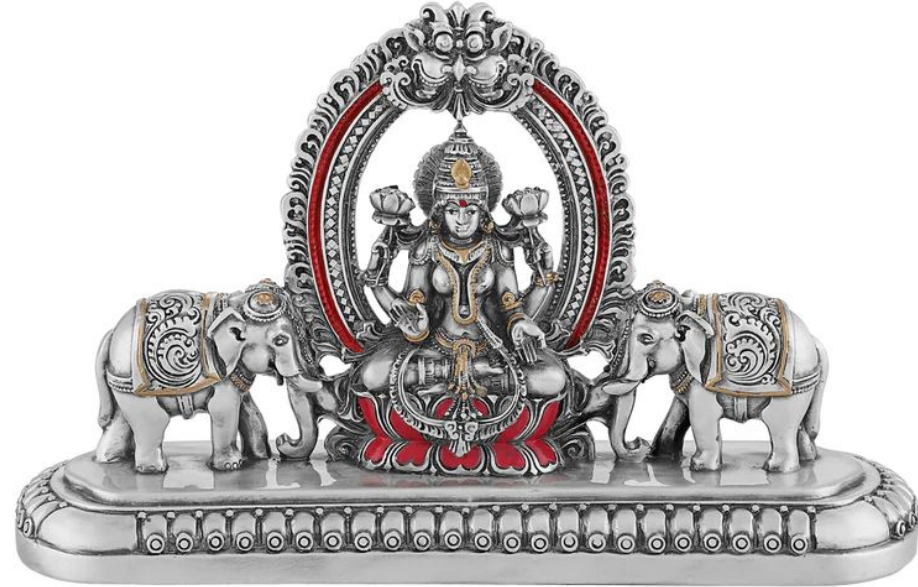

MZ-9720-101
Dotted Ganesha (h-19 cm)
Rs. 8500

Voix casa Lakshmi Ji
MZ22771 101

Rs. 9500