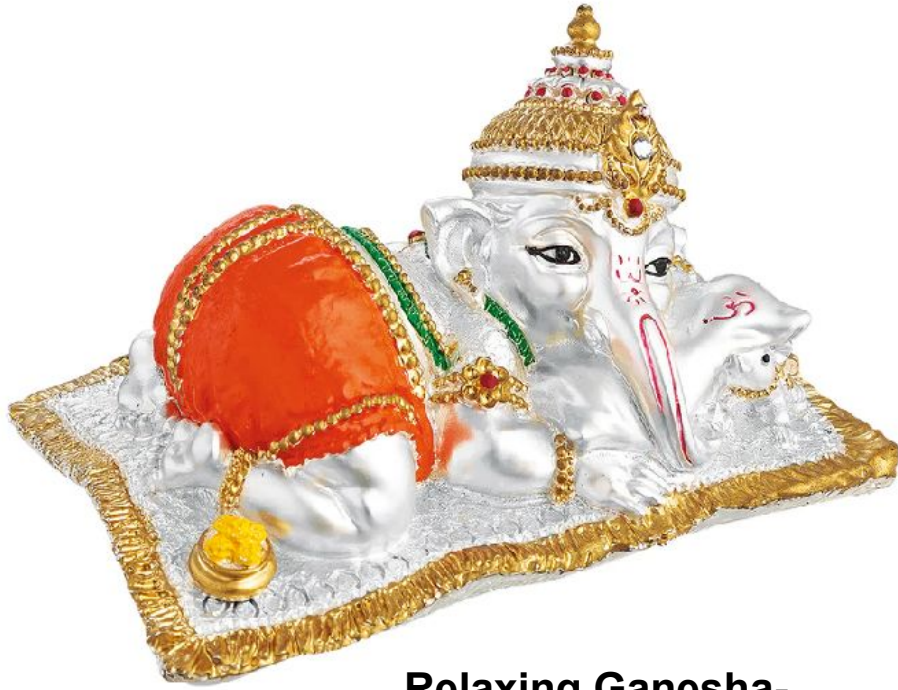

MZ23701-101

Rs. 5100

Lakshmi Ganesh Pair (h-10 cm) - Silver
MZ0116 101

Rs. 9500

Shiv (h.-20.5) Medium- Silver
MZ9705 101

Rs. 9500

MZ22744 111
RADHA KRISHNA WITH
SILVER BASE
Rs. 6500

SHRINATH JI SILVER ANTIQUE FINISH
MZ22745 101
Rs. 7500

**Relaxing Ganesha-
Colored
MZ114 111**

Rs. 5750

**Lying Ganesh on
Peacock
MZ9752**

Rs. 6500

**Chatar sai baba
medium
MZ21765 101
Rs. 7500**

**Sai Baba medium 23 cm-
Silver
MZ21764 101
Rs. 9500**

MZ21623 111
Puja thali with lakshmi ganesha on chowki (M) bell
& tea light- Colored
Rs. 10000