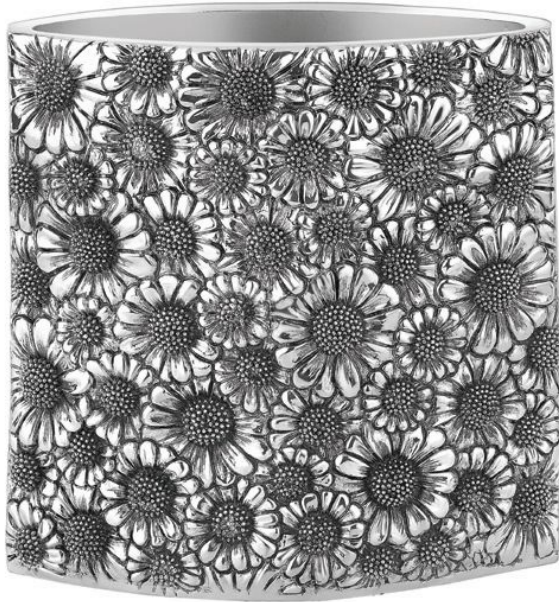

Engraved flower vase - small

MZ21220 101

Rs. 8500

Engraved flower vase - medium

MZ-21221-101

Rs. 9500

Mermaid Platter Silver
MZ-23253-101
Rs. 9500

4 in 1 Angel Centerpieces
With Lid Silver Glossy
MZ-23216-101
Rs. 8000