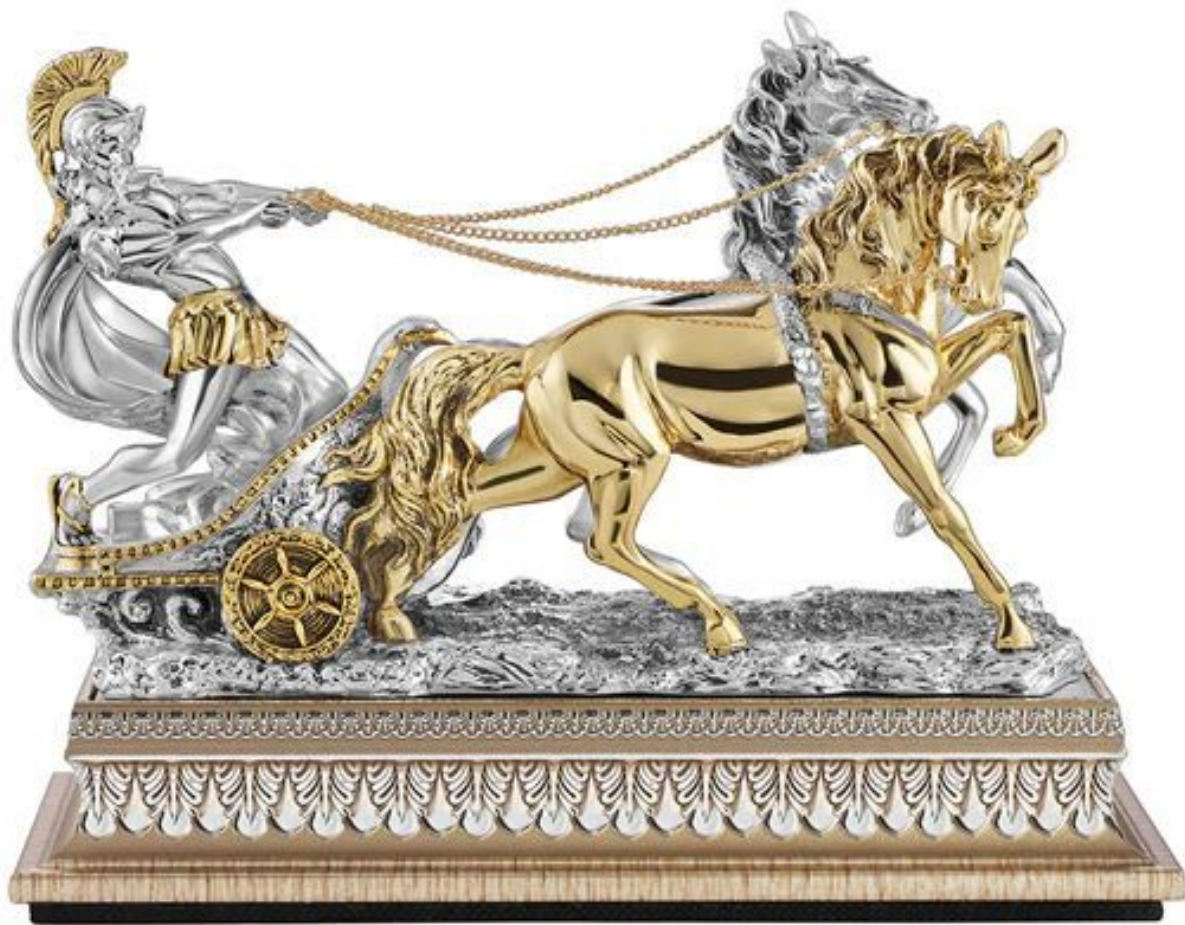

The background of the advertisement features two ornate silver and yellow vases on either side, with teal and red petals scattered on a grey surface. The central text is enclosed in a white double-line border.

TIAZ[™]
WORLD

New Arrival
Collection

2024

www.tiazworld.com

CUSTOMIZED PACKAGING

MZ21210 401
Seven Horses On Tusk Dual Tone
Rs. 12500

MZ9278 401
Chariot - Dual Tone
Rs. 12,500

Ganesh Shank Large Silver
MZ-23622-101
Rs. 5500

Ganesh Shank Large Dual Tone
MZ-23622-401
Rs. 7000

MZ21602G 401
Vishnu Shankh Glossy Dual Tone
Rs. 6,000

MZ4400 201
Royal Box Gold
Rs. 9,000

Peacock dry fruit box Gold
MZ9111 201
Rs. 7,000

Colourful Box Green
MZ5500 115