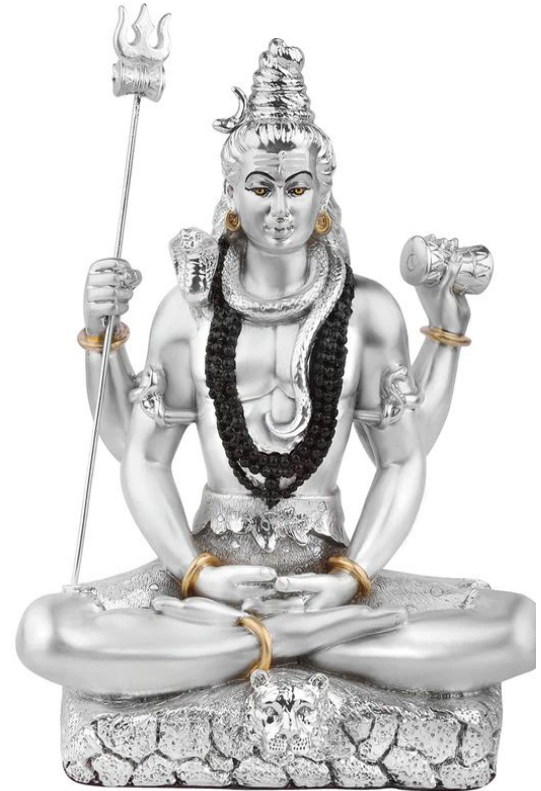

New Colored Arc Laxmi Ganesha

MZ23700-111

Rs. 7000

Lakshmi Ganesha Gold & silver

glossy

MZ22703-401

Rs. 7500

New lotus laxmi ganesha silver

MZ23701-101

Rs. 5100

Lakshmi Ganesh Pair (h-10 cm) - Silver
MZ0116 101

Rs. 9500

Shiv (h.-20.5) Medium- Silver
MZ9705 101

Rs. 9500

MZ22744 111
RADHA KRISHNA WITH
SILVER BASE
Rs. 6500

SHRINATH JI SILVER ANTIQUE FINISH
MZ22745 101
Rs. 7500