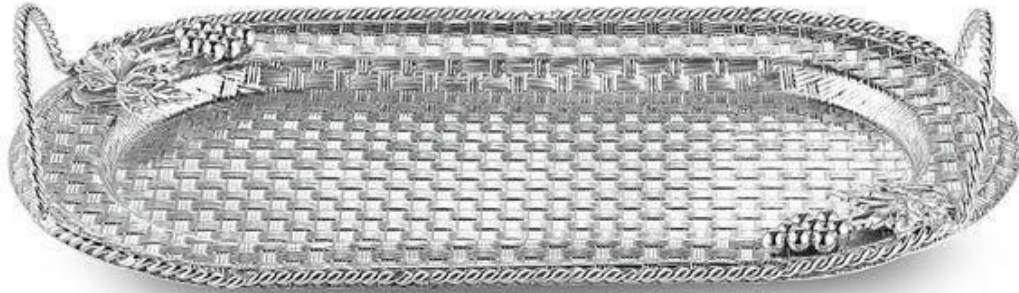

TIAZ™
WORLD

New Arrival
Collection

2024

www.tiazworld.com

CUSTOMIZED PACKAGING

Oval tray with handle- Silver
MZ21005 101
Rs. 1,650

Cylindrical Shape Tray Silver
MZ-8820-101
Rs.1,100

Rectangle Tray - Sea Green- Small
MZ22032 504
Rs. 2,250

**AVAILABLE IN 4 DIFFERENT
COLOURS**

**Sea
Green**

**Sky
Blue**

White

Peach

Rectangle Enamel Tray

medium

MZ7105

Rs. 1,800

MZ-23071-101
Round Tray Silver
Rs. 1500

MZ-23071-502
Round Tray Peach
Rs. 1750

Square enamel tray - Peach
MZ5062 502
Rs. 1,650

AVAILABLE IN 4 DIFFERENT COLOURS

**Sea
Green**

**Sky
Blue**

Silver