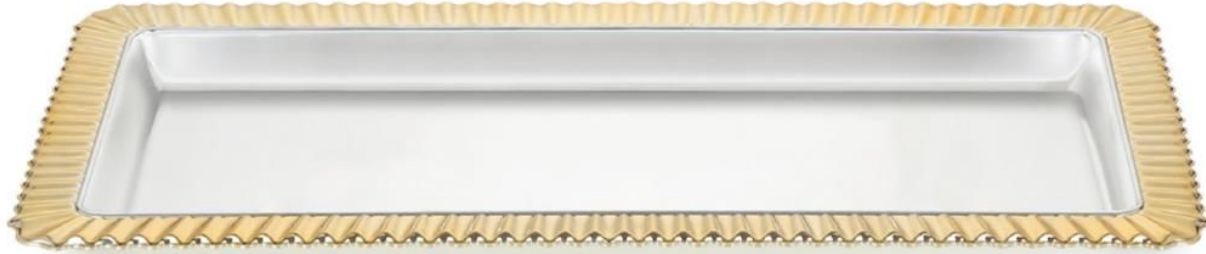

Rs. 1,800

MZ-23071-101
Round Tray Silver
Rs. 1500

MZ-23071-502
Round Tray Peach
Rs. 1750

Square enamel tray - Peach
MZ5062 502
Rs. 1,650

AVAILABLE IN 4 DIFFERENT COLOURS

**Sea
Green**

**Sky
Blue**

Silver

Peach

Silver Leaf Platter
MZ7156-101
Rs. 1,250

Leaf Platter Gold
MZ7156-201
Rs. 1,350

Pineapple Platter Silver
MZ22041 101
Rs. 1550

MZ-22042-201
PINEAPPLE PLATTER GOLD
Rs. 1650

MZ-23016-401
Stripped Design Rectangle
Tray
Rs. 2500

Wavy Designer Tray
MZ-23015-401
Rs. 2250

Oval Cutwork Design Tray - Dual Tone
MZ9938 401

Rs. 2,250

MZ-9938-101
Oval Cutwork Design Tray (Silver)
Rs. 2,000

MZ-9941-301
Small Octagon Tray Dualtone
Rs. 2,000