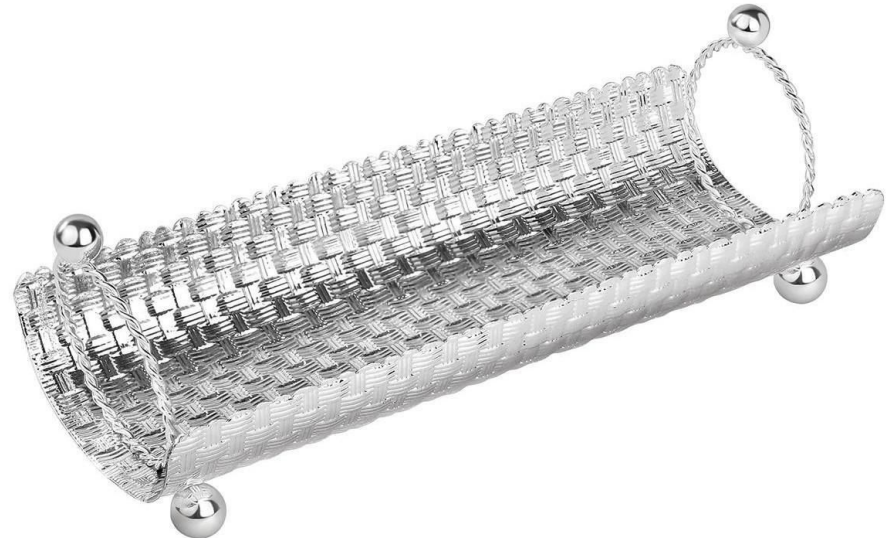

TIAZ™
WORLD

New Arrival
Collection

2024

www.tiazworld.com

CUSTOMIZED PACKAGING

Oval tray with handle- Silver
MZ21005 101
Rs. 1,650

Cylindrical Shape Tray Silver
MZ-8820-101
Rs.1,100

Rectangle Tray - Sea Green- Small
MZ22032 504
Rs. 2,250

**AVAILABLE IN 4 DIFFERENT
COLOURS**

**Sea
Green**

**Sky
Blue**

White

Peach

Rectangle Enamel Tray

medium

MZ7105