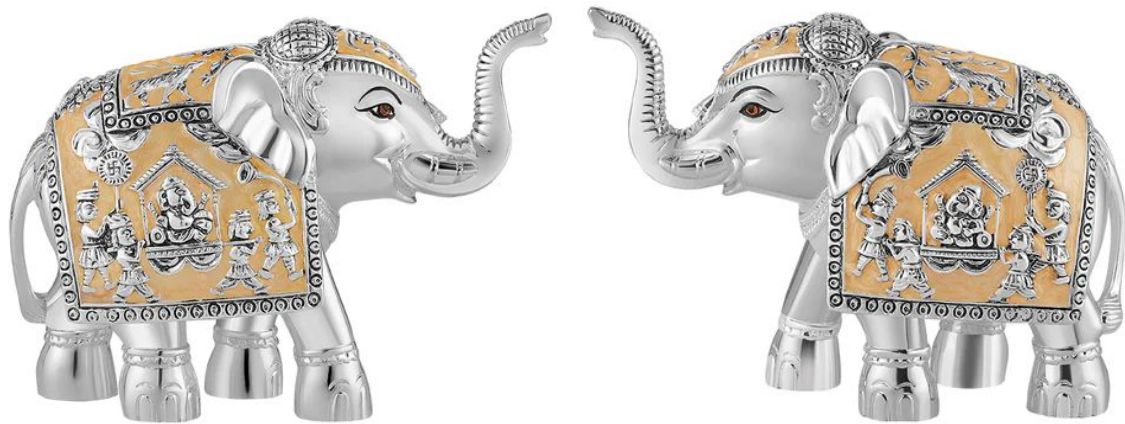

**Baraat Elephant Red Gold
MZ21212-216**

Rs. 4,000

Pair of Feroza Elephant

(9.5cm) MZE 20702 Rs. 5500

(8cm) MZE 20701 Rs. 3000

Pair of Silver Meena Elephant
(11cm) MZE 20102 Rs. 4400

Elephant Set of 2 Peach Meena
Rs. 5000
MZE-20802-502 (M)