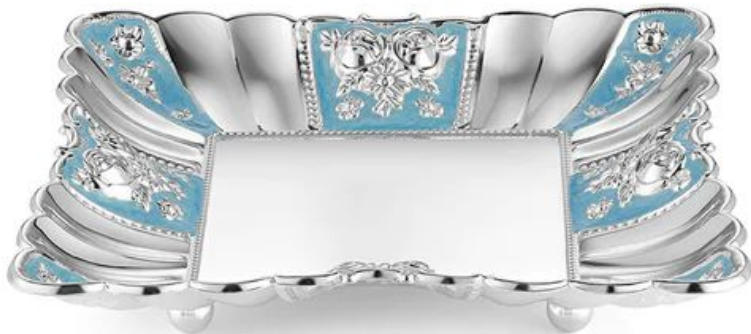

MZ-3106-101
Heart Designer Tray
Rs. 2,500

MZ-22038-101
Rectangle Designer Tray
with Handle Silver - Small
Rs. 2750

AVAILABLE IN 4 DIFFERENT COLOURS

**Sea
Green**

**Sky
Blue**

Silver

Peach

Oval Tray- Sea Green

SKU: MZ21003 504

Rs. 3,500

Square enamel tray M - Sky Blue
MZ-5063-503
Rs. 2250

Square enamel tray L - Sea Green
MZ-5064-504
Rs. 2750

AVAILABLE IN 4 DIFFERENT COLOURS

AVAILABLE IN 4 DIFFERENT COLOURS

**Sea
Green**