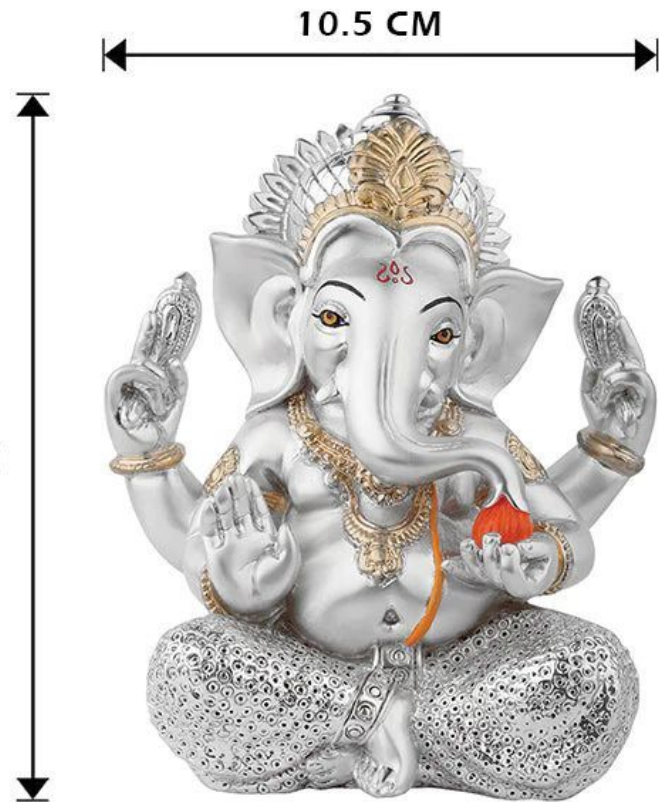

**Lakshmi ganesh ji on chowki
(Medium)
MZ-21707-111
Rs. 5500**

New Lotus Laxmi Ganesha Colored
MZ-23702
Rs. 6000

New Lotus Laxmi Ganesha Silver
MZ-23701
Rs. 5100

12.5 CM

Doted Ganesha
MZ9722 101
Rs. 4,500

Dhyana Hanumanji Small (9.5 cm)- Silver
MZ9738 101
Rs. 3,500

Silver color Shiv(s) (h.-11.5)
MZ9706 101
Rs. 3,500

**Chatar sai baba
Small
(9789)- Silver
MZ21761 101
Rs. 4,500**

**Maa Durga (H-14 cm) Medium-
Colored
MZ9730 111
Rs. 5,100**