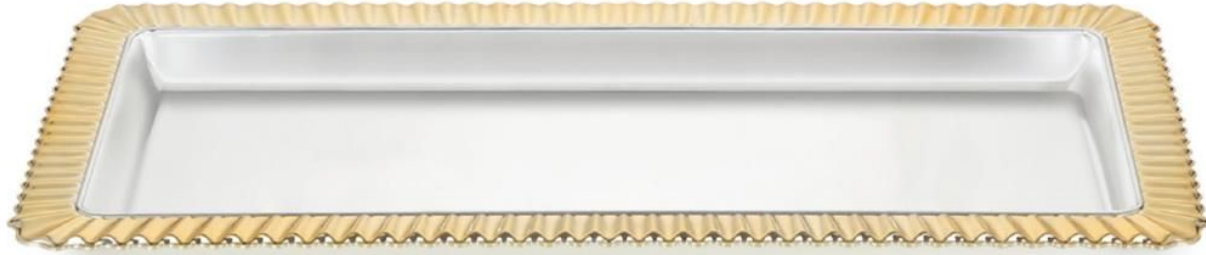

AVAILABLE IN 4 DIFFERENT COLOURS

**Sea
Green**

**Sky
Blue**

Silver

Peach

**Round Meethai Box with Lid
(NEW ARRIVAL)
MZ-23045-201
Rs. 3250**

**Laddoo Box Silver
MZ9301 101**

Rs. 3800

**Thal with stand Small
MZ1091 401N**

Rs. 3950

**Thal with handle Cutwork Design-
Silver
MZ6260 101N**

Rs. 4,500

**Intricate Design Oval Tray
with Handle
MZ-23020-401
Rs. 4500**

MZ-23016-401
Stripped Design Rectangle
Tray
Rs. 2500