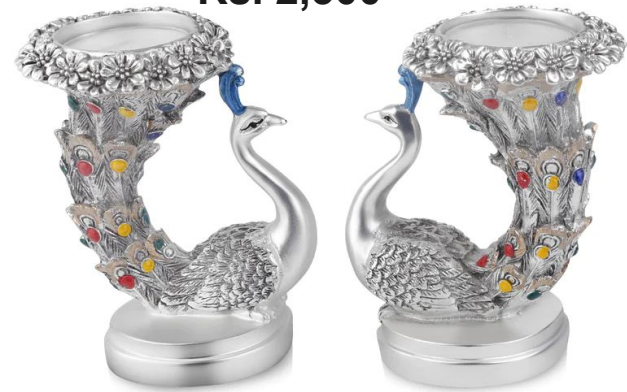

Rs. 2,450

**Set of 2 Tea light clear
crystal small
MZ22626 101**

Rs. 2945

**Candle Stand with
Gold Flower - Gold
MZ8853 201**

Rs. 3,500

**Set of 2 Peacock Tealight-
Colored
MZ9264-111**

Rs. 2,500

Luxury Photoframe Peach 5*7 inches
MZ22200 502

Rs. 3950

**AVAILABLE IN 4 DIFFERENT
COLOURS**

Brown

**Sky
Blue**

MOP

Peach

MZ-23247-114
Baby Photo Frame - Blue
Rs. 2,500

MZ-23247-113P
Baby Photo Frame
Rs. 2500